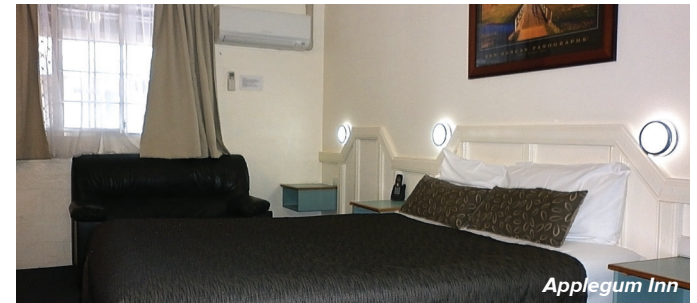

Highlander Motor Inn