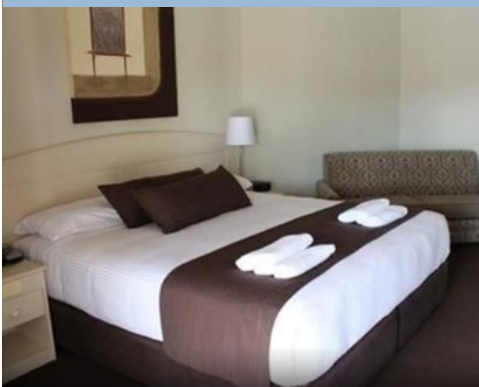

SOUTHERN CROSS
MOTEL GROUP

02 6352 5111 :T

boweninn.com.au :W

5 Cole Drewe Drive :A
Lithgow NSW 2790

@TheBowenInn :f

The Bowen Inn Lithgow

Close to everything with a great restaurant and space for all kinds of events

The Bowen Inn Motel & Surveyors Restaurant is a quality 4-star property just off the Great Western Highway beside Lithgow's new hospital. Our central location provides easy access to all Lithgow has to offer and is a great base to explore the Blue Mountains and surrounding countryside making it an ideal option for both business and leisure travellers.

Our facilities have proven to be popular for Weddings, Conferences, Cocktail Parties and Special Events.

Our rooms are comfortable and well-appointed with air-conditioning, free Foxtel, free Wifi and easy onsite parking.

Close To:

- Mount Victoria
- Zig Zag Railways
- Three Sisters view point
- Jenolan Caves
- Bowenfels Gun Emplacements
- Capertee Valley
- Restaurants (on-site and local)

Features:

- Surveyors Restaurant
- Free WiFi
- Free Foxtel
- Modern facilities
- Room Service
- Bar / Lounge
- Free on-site parking

GDS Chain Code: GD

The Bowen Inn, Lithgow

Amadeus

BHSBIM

Galileo

E5097

Sabre

414815

Worldspan

PKESM