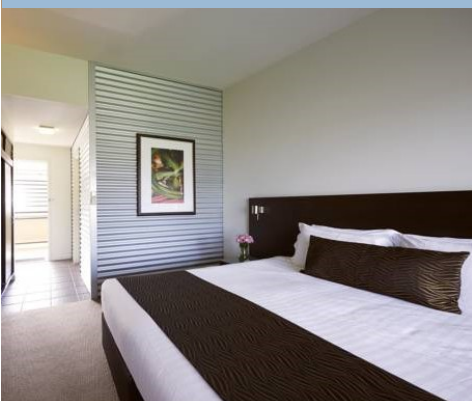

SOUTHERN CROSS
MOTEL GROUP

02 6862 8444 :T

stationmotel.com.au :W

82 Peak Hill Road :A
Parkes NSW 2870

@StationMotel :f

The Station Motel, Parkes

Convenient and modern -
the best place to stay
in Parkes

Conveniently situated on the northern Newell Highway entry to Parkes, the Station Motel is a 38 room motel that is a short drive to shops, restaurants and bars.

You can take advantage of our free WiFi, tasty meals in our on-site restaurant and modern, clean, air-conditioned rooms with comfortable beds – ideal for an overnighiter or a longer stay.

The Station Motel is the first hotel on your left coming in to town from the north on the Newell Highway. If you pass the Henry Parkes Tourism Centre heading in to town from Dubbo, you've gone too far (we are just before that)! We operate one of the best restaurants in town – "The Station Restaurant", but if you want to see the sights it only takes a minute or so to get into town.

Close To:

- Parkes Visitor Information Centre
- Bushmans Hill Reserve
- Kelly Reserve
- North Parkes and Pioneer Ovals
- Restaurants (on-site and local)

Features:

- Free Internet
- Wheelchair Accessible
- Interconnecting Rooms
- Station Restaurant on-site
- Fully Licenced Bar
- Air Conditioning

- Free Foxtel/Austar
- Free on-site parking
- Self-service laundry
- Modern rooms
- Quality accessories
- Work desk
- BBQ area

GDS Chain Code: GD

The Station Motel, Parkes

Amadeus

PKESMP

Galileo

2391

Sabre

188324

Worldspan

PKESM