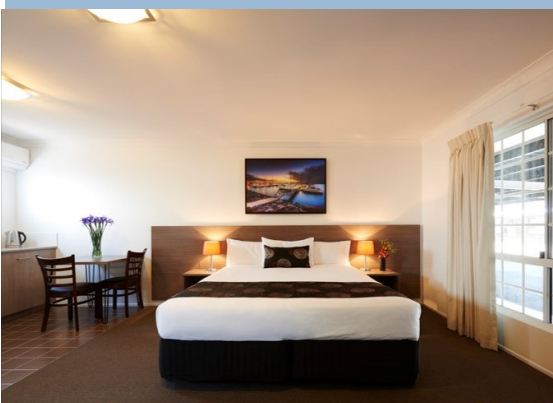

SOUTHERN CROSS
MOTEL GROUP

07 4132 6999 :T

Takalvanmotel.com.au :W

11 Takalvan Street :A
Bundaberg QLD 4670

@TakalvanMotel :f

Takalvan Motel, Bundaberg

Recently refurbished to a high standard with easy access to hospitals and sports grounds

Takalvan Motel (previously Alexandra's on Takalvan) is located just 1.5 km from the Bundaberg city centre, 4 km from the airport and 1.9 km from the train station. The Bundaberg Base Hospital, and Bundaberg Mater Hospital are only a 300 metre walk from our front door. So if you are in town for appointments or visiting family and loved ones, Takalvan Motel is a convenient 35 room property that is a comfortable place to stay near the hospitals.

We've also got all the features you'd expect in a big hotel: free parking, swimming pool, restaurant and laundry. We look forward to seeing you soon!

Close To:

- Mater Hospital
- Bundaberg Base Hospital
- Entertainment Centre
- Courthouse
- Airport
- Officeworks
- CBD
- Train Station
- Restaurants (inc. 1 on-site)

Features:

- Free Internet
- Air Conditioning
- Free Foxtel/Austar
- Free on-site parking
- Alexandras Restaurant on-site
- Self-service laundry
- Modern rooms
- Quality accessories
- Tea and Coffee-making facilities
- Work desk
- BBQ area

GDS Chain Code: GD

Takalvan Motel, Bundaberg

Amadeus

BDBALX

Galileo

3312

Sabre

167286

Worldspan

BDBAL