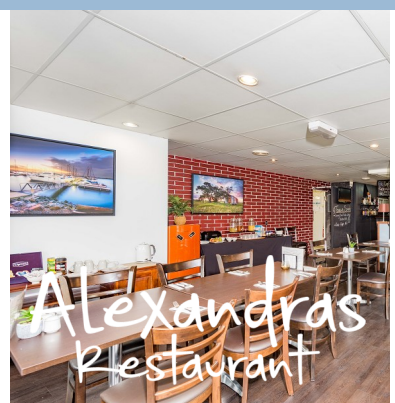

SOUTHERN CROSS
MOTEL GROUP

07 4132 6999 :T

Takalvanmotel.com.au :W

11 Takalvan Street :A
Bundaberg QLD 4670

@TakalvanMotel :f

Takalvan Motel, Bundaberg

Recently refurbished to a high standard with easy access to hospitals and sports grounds

Takalvan Motel (previously Alexandra's on Takalvan) is located just 1.5 km from the Bundaberg city centre, 4 km from the airport and 1.9 km from the train station. The Bundaberg Base Hospital, and Bundaberg Mater Hospital are only a 300 metre walk from our front door. So if you are in town for appointments or visiting family and loved ones, Takalvan Motel is a convenient 35 room property that is a comfortable place to stay near the hospitals.

We've also got all the features you'd expect in a big hotel: free parking, swimming pool, restaurant and laundry. We look forward to seeing you soon!

Close To:

- Mater Hospital
- Bundaberg Base Hospital
- Entertainment Centre
- Courthouse
- Airport
- Officeworks
- CBD
- Train Station
- Restaurants (inc. 1 on-site)

Features:

- Free Internet
- Air Conditioning
- Free Foxtel/Austar
- Free on-site parking
- Alexandras Restaurant on-site
- Self-service laundry
- Modern rooms
- Quality accessories
- Tea and Coffee-making facilities
- Work desk
- BBQ area

GDS Chain Code: GD

Takalvan Motel, Bundaberg

Amadeus

BDBALX

Galileo

3312

Sabre

167286

Worldspan

BDBAL