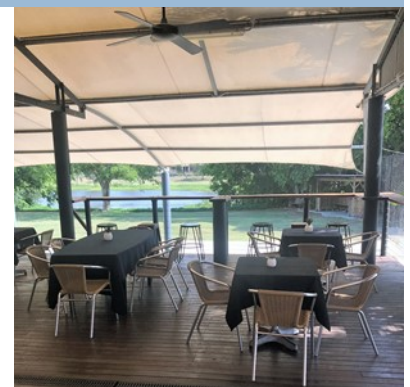

GDS Chain Code: GD

Windmill Motel & Events Centre, Mackay

Amadeus

MKYWMR

Galileo

D2023

Sabre

313432

Worldspan

MKYWM